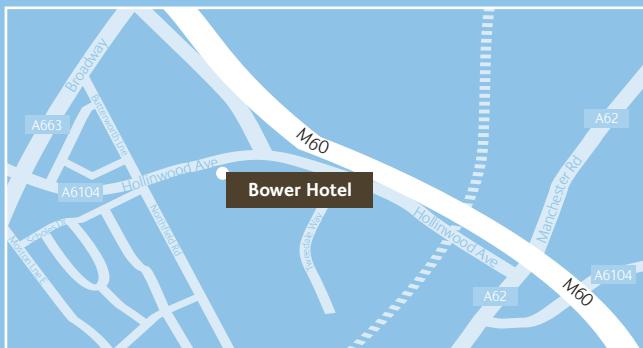

How to find us

From the M60, South leave at junction 22. Go straight on at lights onto A6104. After 200 yards, pass Mirror Group Newspapers, then Morrisons Supermarket and the hotel is next on the left.

From the M60, North leave at junction 21, turn right at the roundabout and then right at the lights and move into the left hand lane. Take first left onto Semple Way (signposted for Ashton-under-Lyne). At the end of this road Morrisons Supermarket will be facing you, turn right at the traffic lights and the hotel is on the left.

From Central Manchester, at Piccadilly Plaza follow the A62 Oldham road for approx 4 miles. When you approach a sign for 'Housing Units' on the left hand side, move into the left hand lane and at the traffic lights, turn left onto Hollinwood Avenue (A6104). Pass Mirror Group Newspapers then Morrisons Supermarket and the hotel is next on the left.

Nearest train station: Hollinwood Station (1/4 mile)

Nearest airport: Manchester Airport (19 miles)

Bower Hotel

Hollinwood Avenue, Chadderton, Oldham OL9 8DE

T: 0161 682 7254

F: 0161 684 3167

E: res.bower@crerarmgmt.com