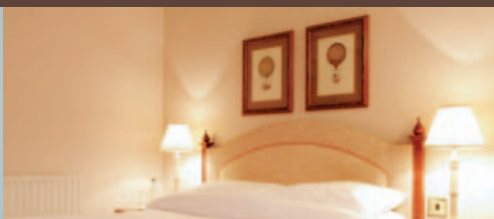

return to a warm welcome

Originally a Jacobean hunting lodge, Belstead Brook Hotel combines historic charm and character with the best of modern facilities. The hotel is nestled amongst 9 acres of mature wooded parkland alongside a brook and feature gardens. The hotel has convenient access to both the centre of Ipswich, the picturesque Suffolk coast and Constable country.

Bedrooms

- 88 en-suite bedrooms
- Tea and coffee making facilities
- Iron and ironing board
- TV
- Wireless internet access
- Executive rooms, Garden superior rooms and suites available
- Family rooms available

Eat and drink

Enjoy contemporary dining in a classic setting with much local produce and fabulous wines. The oak panelled Manor Restaurant creates a warm and intimate setting and opens into a library with feature Victorian stained glass. The Garden Bar provides a more casual environment and lighter meals.